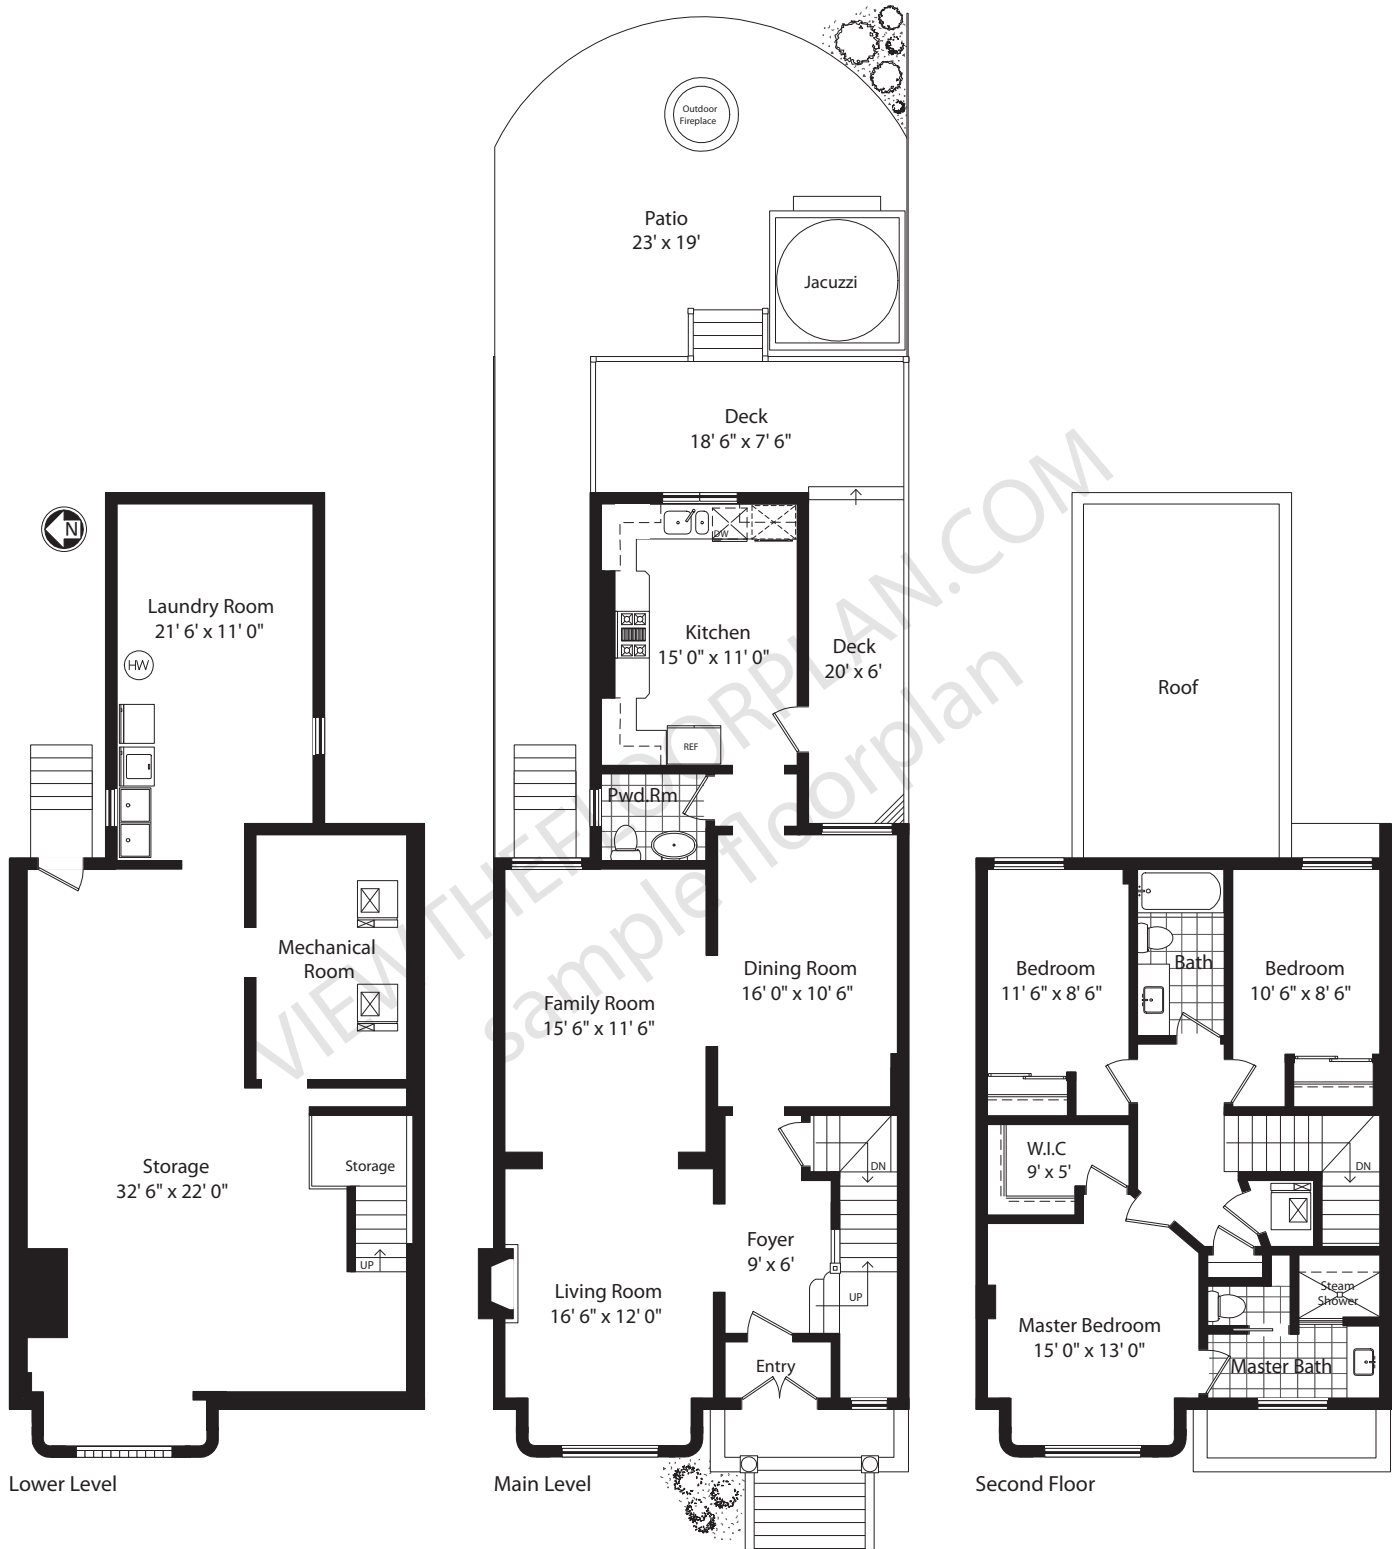

TYPICAL PLAN A FLOOR PLAN Prices starting at \$95.00

2103 N. Roberts Avenue Chicago, IL

Viewthefloorplan.com ©2011

All dimensions and features are approximate. Visual representation. Marketing purposes only.